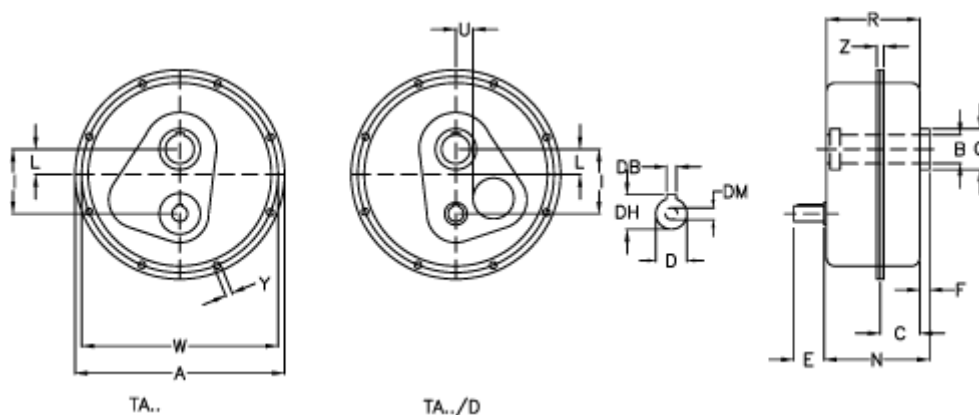

Data Sheet

Article number: 29481252500
 Description: Shaft mount. speed reducer
 TA 125.125D i=25 without lubrication

Measures

a	= 850	E = 110	W	= 805
B G7	= 125	F = 34	Weight (kg)	= 410
C	= 110	I = 294	Y	= 17.0
DB	= 16	L = 80	Z	= 44.5
Description	= TA 125.125D	N = 310.0		
DH	= 59.0	Q = 170		
D h6	= 55	R = 304.0		
DM	= M16	U = 70		